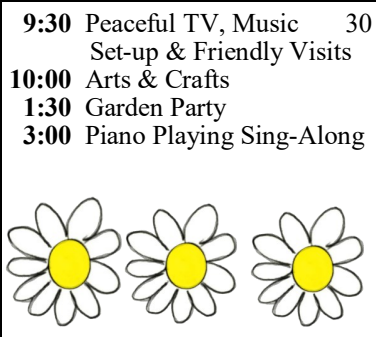

31 **10:30** Church (2nd)
1:30 Art with Kaitlyn (2nd)
1:00 Peaceful TV, Music
Set-up & Friendly Visits
1:30 Group Exercise
3:00 Snoezelen with Megan
6:30 Bingo Night! (2nd)

The Glebe Centre

July 2024

Bankwood Home